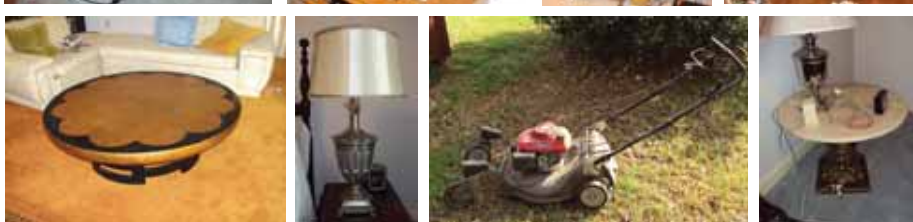

**Look at some of these amazing items that are available.
See More at www.davidjentrealty.com**

2004 Lexus LS 430 - Navigation System - Fully Loaded Pearl White with Tan Leather Interior - One Owner - Sunroof - Rear Backup Assist Camera - 129,942 Miles

1994 Buick Skylark - 94,360 Miles

This is a partial list of items - For more Info go to www.davidjentrealty.com

4 Piece Cherry Bedroom Suite (Kincaid), Matching Pair of Stiffel Lamps, Bench Ottoman, Magazine Side Table, Pair of Crystal Lamps, Italian Marble Top Table, 3 Piece Pecan Bedroom Suite (Bassett), Half Round Table, 2 Tapestry Covered Stools, 3 Piece Queen Bedroom Suite (Haverty) in Excellent Condition, Small Half Moon Side Table, Very Unique Round Coffee Table, Sectional Couch, Blue Couch, 2 Pole Lamps, Small Entertainment Stand, Barometer/Wall Clock, 2 Metal Magazine Racks, Corner Book Shelf, Small Book Shelf, Singer Cabinet Sewing Machine, Table & 4 Chair, Computer Desk & HP Computer with Printer and Bose Speakers, Sunbeam Refrigerated Wine Cooler, Card Table & Chairs, Hoover Steam Vacuum, Old Anniversary Clock (40's or 50's, Cream Colored Cloth Couch & Love Seat, Black Wood Entertainment Center - Matching Speakers, Lots of Records & CD's, Beveled Edge Gold Frame Wall Mirror, Round Drop Leaf Table, Misc. Lamps, Misc. Wall Pictures, Paper Shredder, Mahogany Dining Room Table with 6 Chairs, Matching China Cabinet, Elvis & Priscilla Etchings by Richard Bailey, Small Kitchen Appliances, Pots & Pans, Misc. Glasses & Dishes, Whirlpool Side by Side Refrigerator, Corning & Pyrex Bowls, Green Fire King Bowl, Large Stainless Trash Can, Sunbeam Stand Mixer, Punch Bowl, New Craftsman Grinder, Whirlpool Refrigerator, Bolt Cutters, Holmes Humidifier, Metal Desk, Wood Ladders, Lots of Gardening Tools, Railroad Tie Anvil, Misc. Hand Tools including Saws, Hammers & Wrenches, Delta Table Top Scroll Saw, GMC Band Saw, Hitachi Belt & Disk Sander, Delta Miter Saw, TD 16 Speed Drill Press, Stanley Folding Saw Horses, Dewalt Sander, Drill, Flashlight and Planer, Ryobi Weed Eater (Gas) Troy Bilt Weed Eater (Gas), Fertilizer Spreaders, White 5 HP Push Mower, Honda Easy Start Push Mower with Grass Catcher, Collapsible Aluminum Extension Ladder, True Temper Wheelbarrow, Patio Glider Swing, Oxygen Tanks, Mantis Garden Tiller, Flat Screen TV's (26" Vizio, 32" Hitachi, 46" Samsung), 1st Edition John 4:14 Sanctuary Print by Larry Dyke.

Directions: From Downtown Chapel Hill, TN, turn onto Depot St. at the traffic light in front of the Post Office. The Property will be on the right.

Terms: Cash or good bankable check the day of the auction. New customers who want to pay by check must have a bank letter stating they are a customer in good standing.

Co-Executors Charles & Debbie Blackwell. Attorney for the Estate is Michael Boyd.